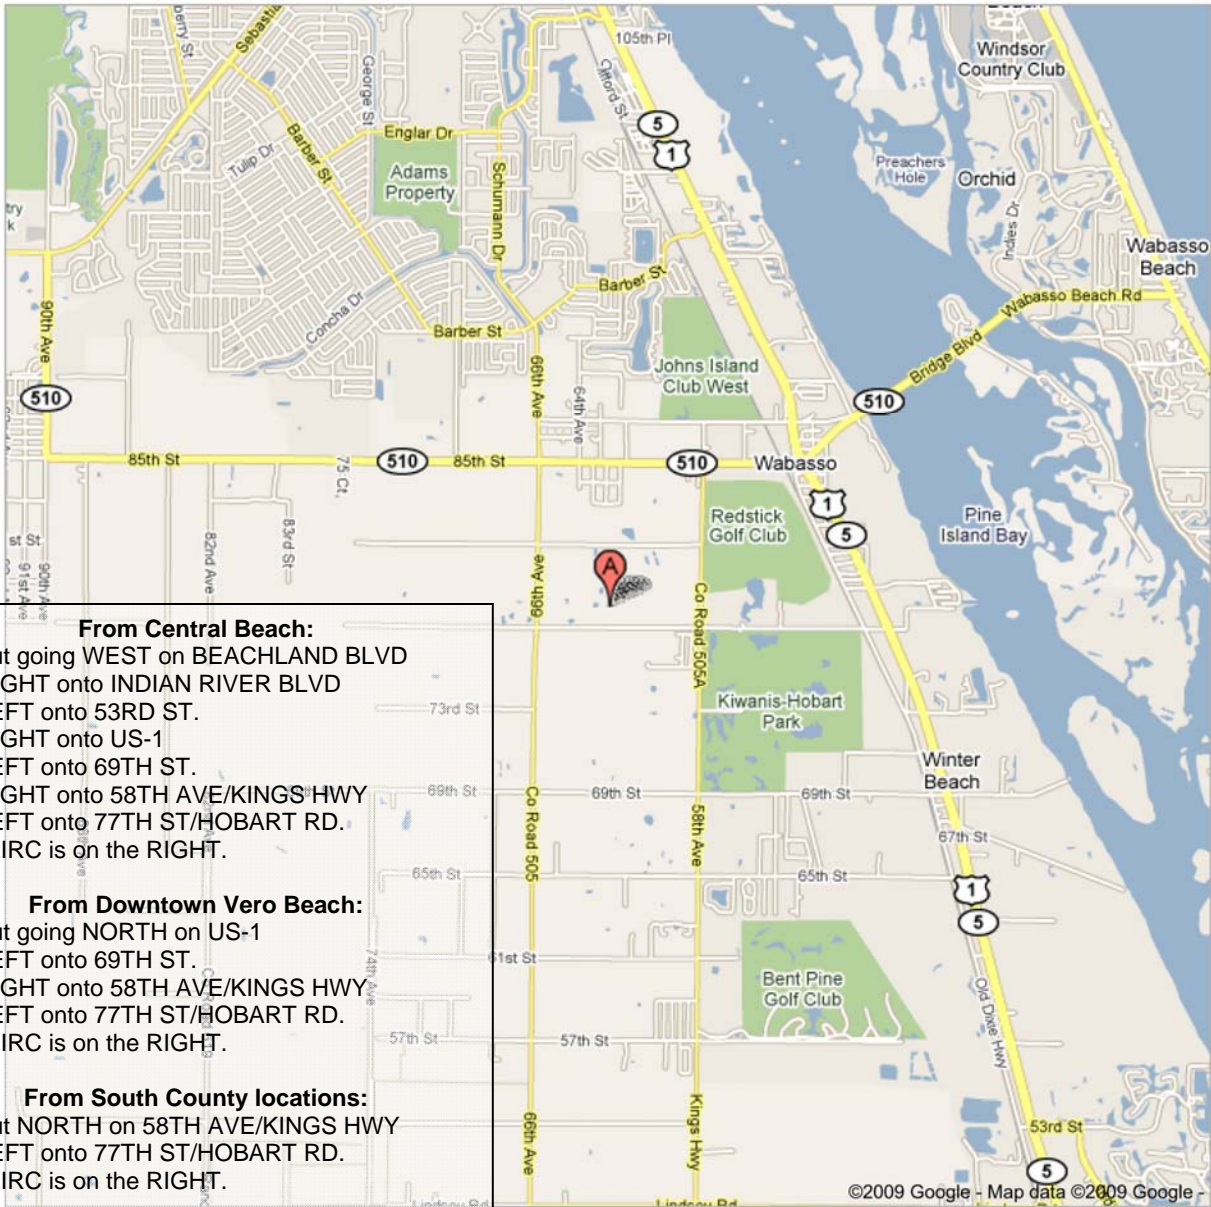

**HUMANE SOCIETY OF VERO BEACH & INDIAN RIVER COUNTY, INC.**  
6230 77th St  
Vero Beach, FL 32967

**From Central Beach:**

Start out going WEST on BEACHLAND BLVD  
Turn RIGHT onto INDIAN RIVER BLVD  
Turn LEFT onto 53RD ST.  
Turn RIGHT onto US-1  
Turn LEFT onto 69TH ST.  
Turn RIGHT onto 58TH AVE/KINGS HWY  
Turn LEFT onto 77TH ST/HOBART RD.  
HSVB&IRC is on the RIGHT.

**From Downtown Vero Beach:**

Start out going NORTH on US-1  
Turn LEFT onto 69TH ST.  
Turn RIGHT onto 58TH AVE/KINGS HWY  
Turn LEFT onto 77TH ST/HOBART RD.  
HSVB&IRC is on the RIGHT.

**From South County locations:**

Start out NORTH on 58TH AVE/KINGS HWY  
Turn LEFT onto 77TH ST/HOBART RD.  
HSVB&IRC is on the RIGHT.

**From Fellsmere:**

Start out going EAST on CR-512  
Turn RIGHT onto CR-510.  
Turn RIGHT onto 66th Avenue.  
Turn LEFT onto 77TH ST/HOBART RD.  
HSVB&IRC is on the LEFT.

**From Downtown Sebastian:**

Start out going SOUTH on US-1  
Turn RIGHT onto 85TH ST/CR-510/WABASSO RD.  
Turn LEFT onto 58TH AVE/KINGS HWY.  
Turn RIGHT onto 77TH ST/HOBART RD.  
HSVB&IRC is on the RIGHT.